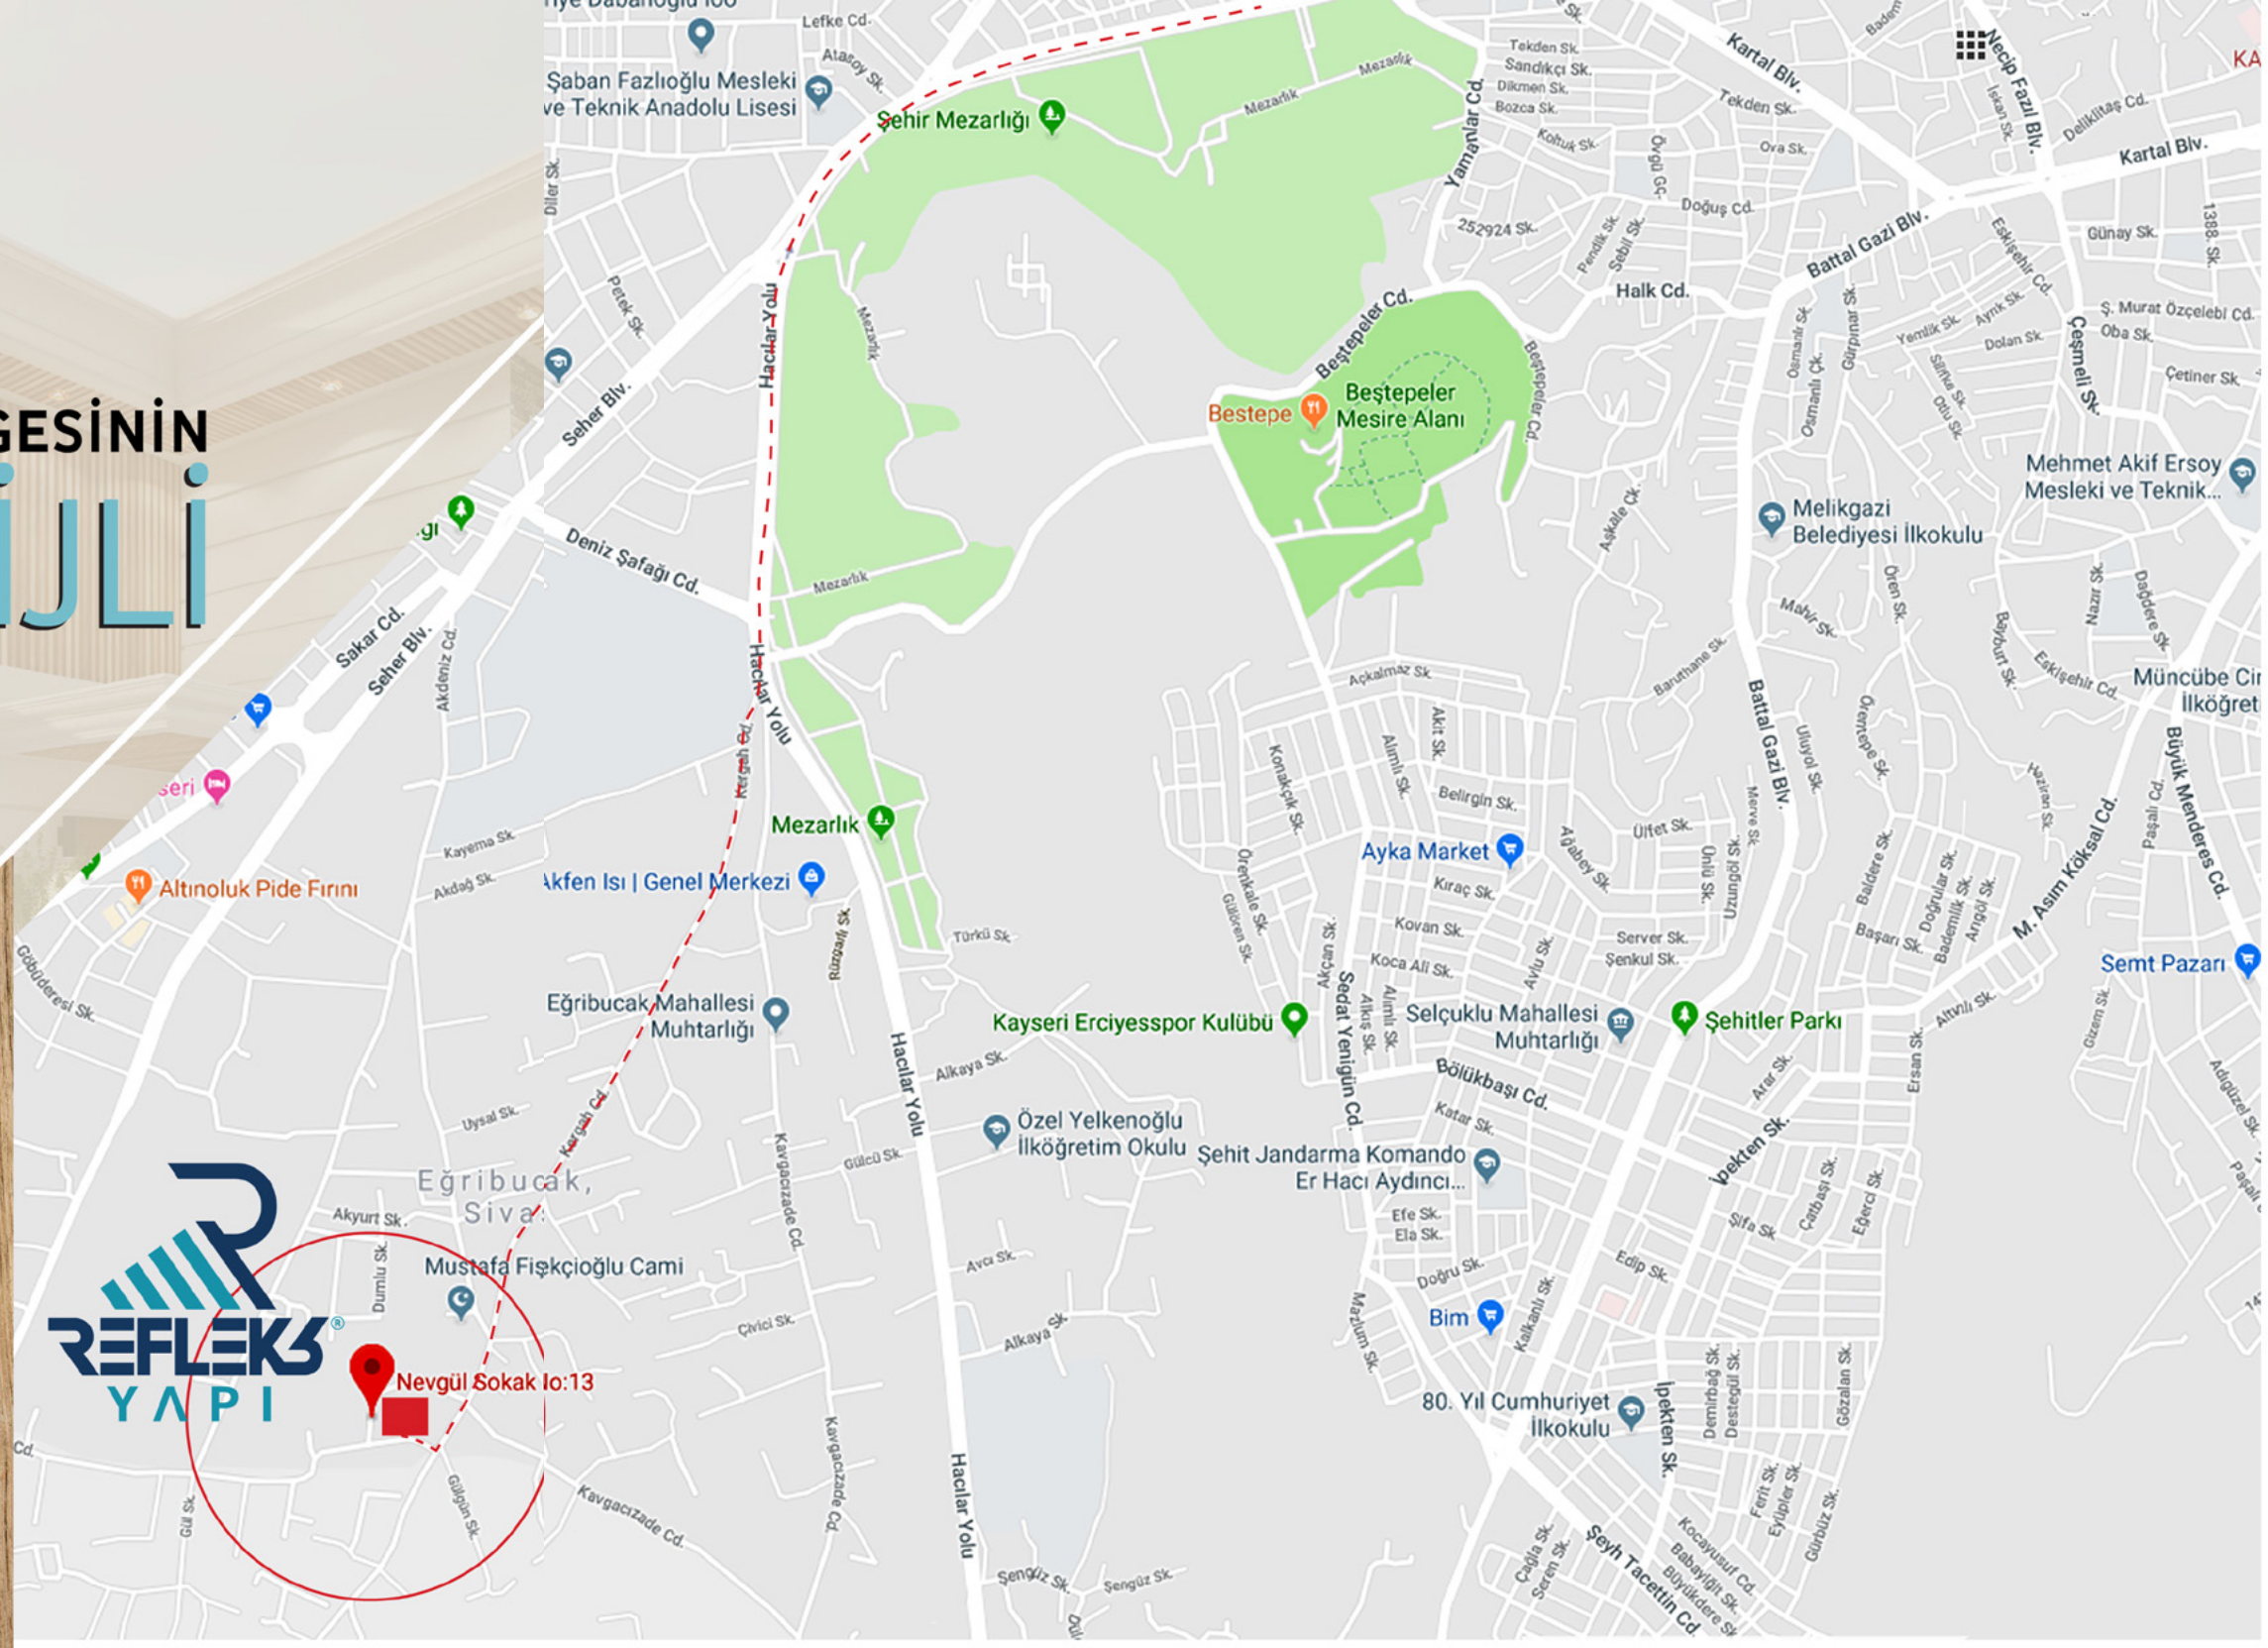

VİLLALAR ŞEHİRİN İÇİNDE
ŞEHİR MERKEZİNE 5 KM MESAFEDEDİR.

ERCİYES VE DOĞA MANZARALIDIR.

The logo for REFLEKS YAPI features a stylized blue 'R' with a series of parallel lines above it, followed by the word 'REFLEKS' in a bold, blue, sans-serif font, and 'YAPI' in a smaller, blue, sans-serif font below it. The background is a grey stone wall texture with a large, faint, diamond-shaped watermark in the center.